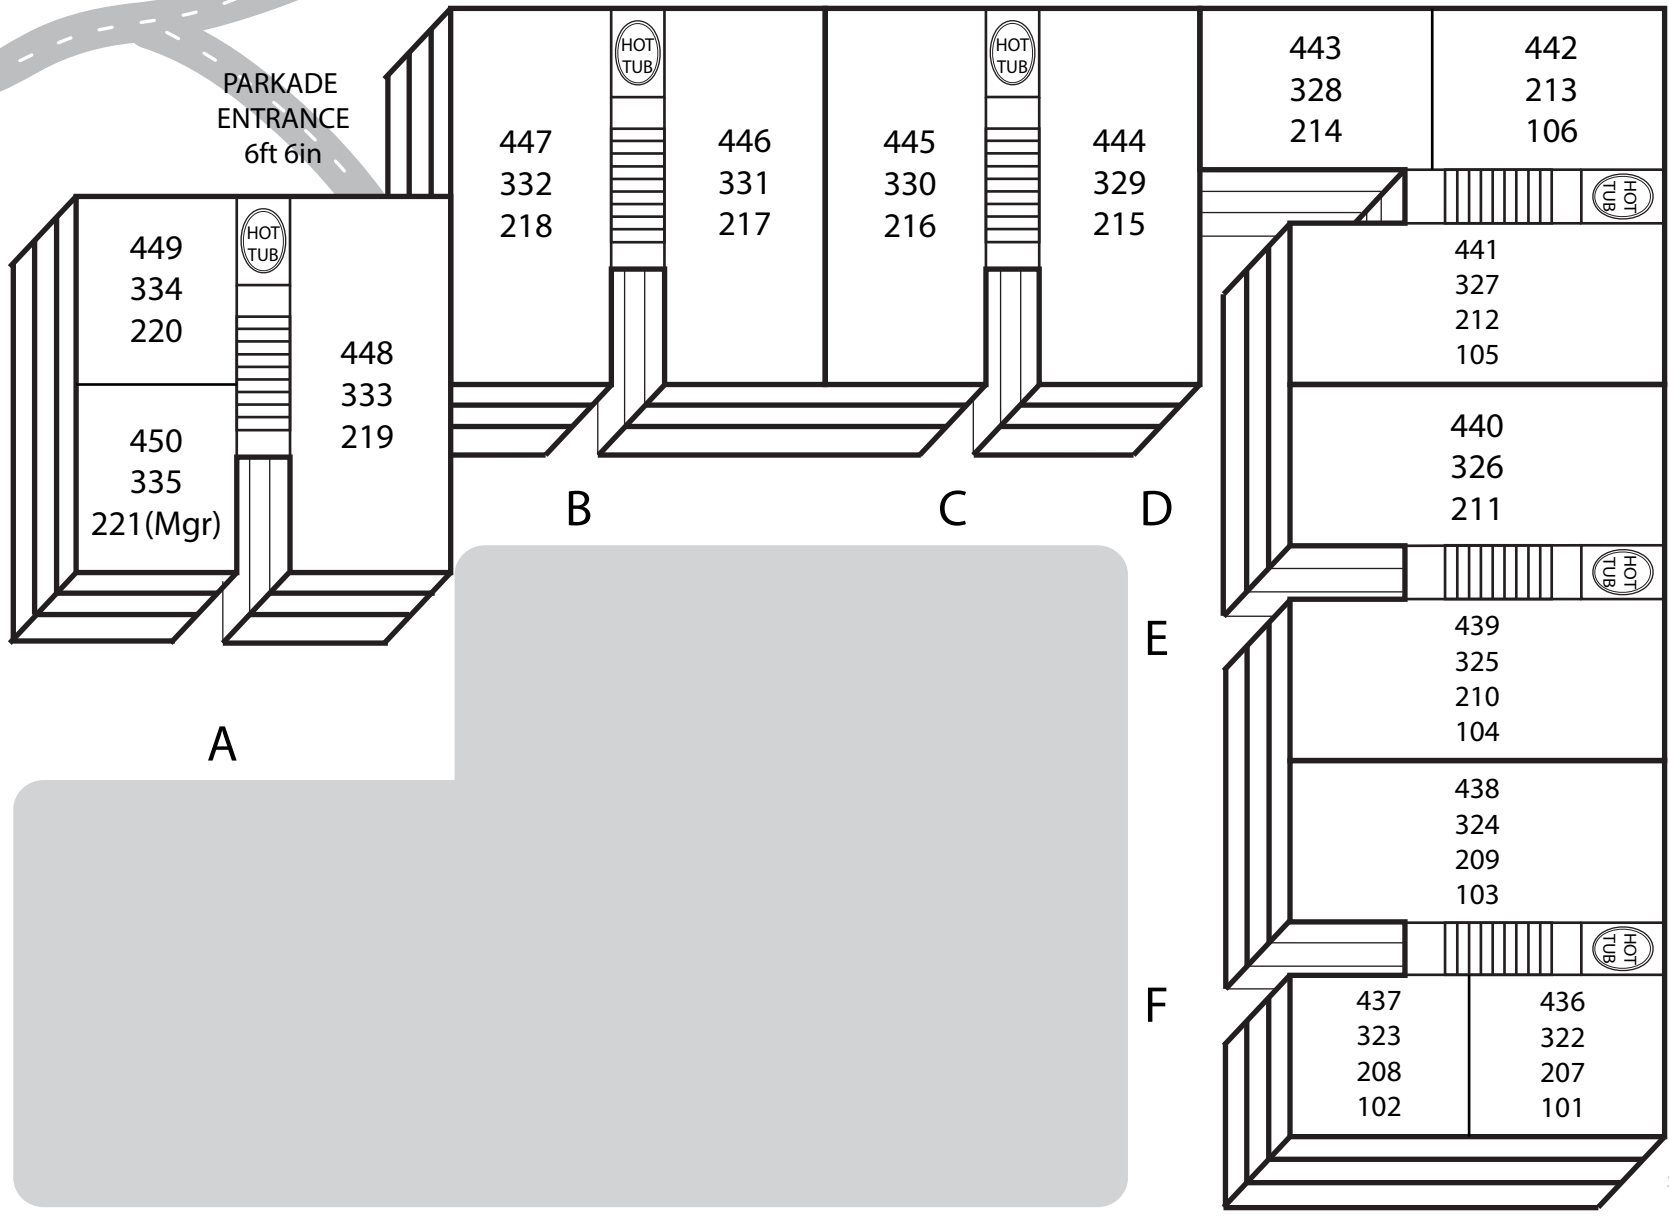

SKI IN / OUT
TO PLAZA, RIDGE
& SNOWGHOST
EXPRESS CHAIRS

PERFECTION RUN (BLUE)

PLAZA ON THE RIDGE
40 KETTLE VIEW ROAD

*BUILDING QUIET TIMES - 11PM TO 7AM