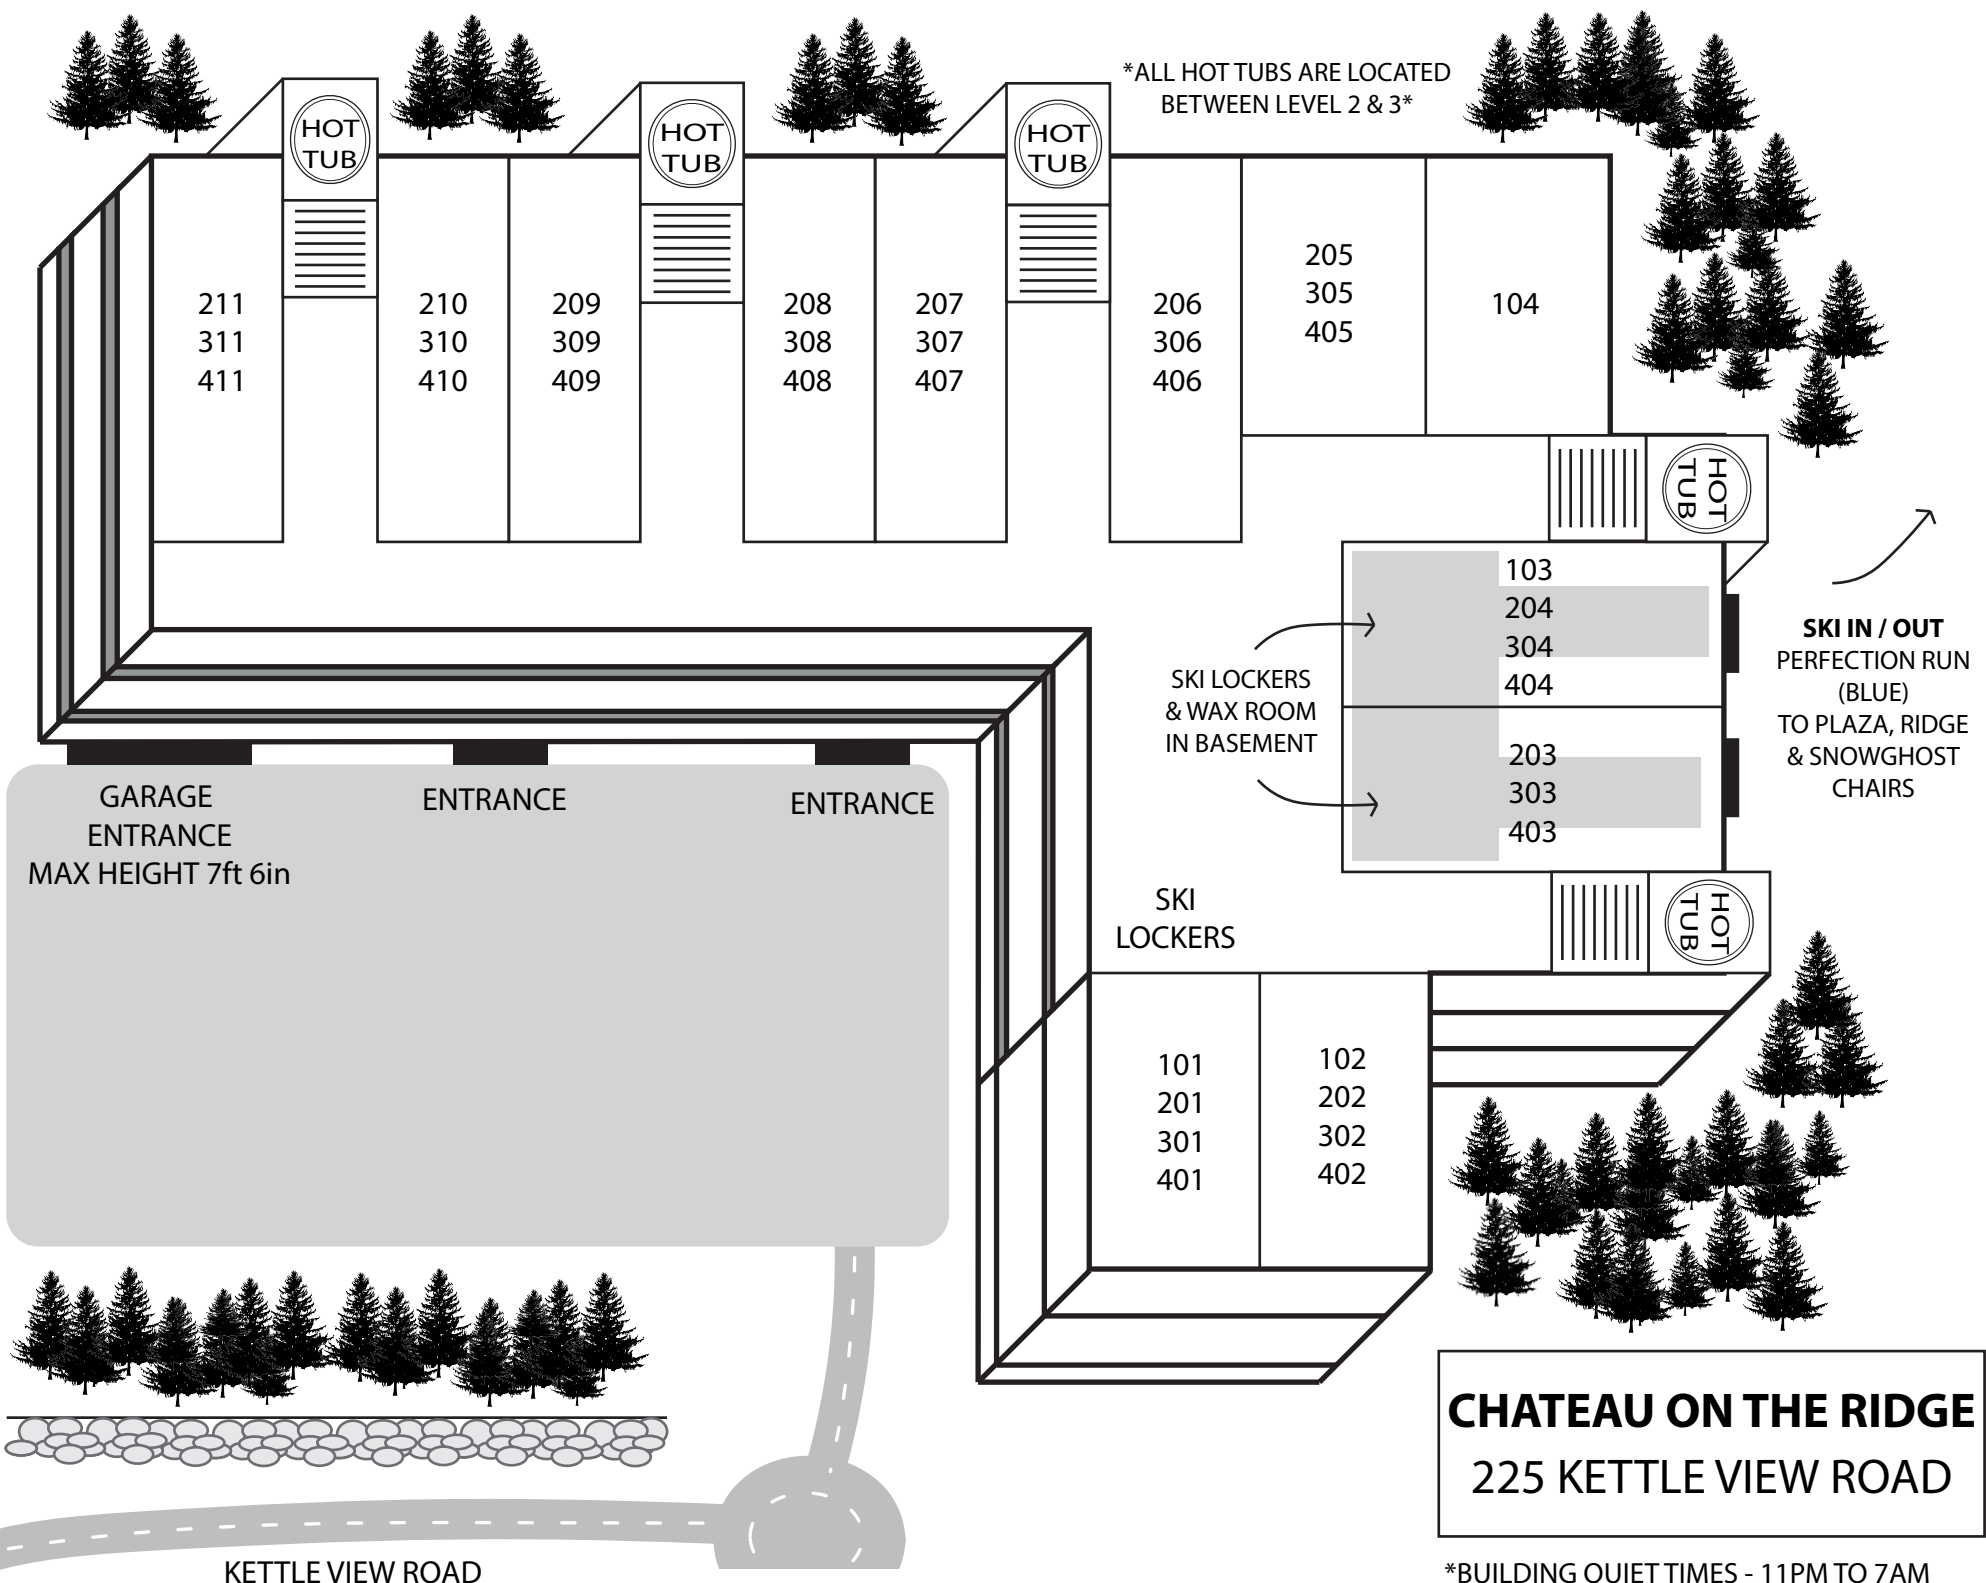

\*ALL HOT TUBS ARE LOCATED BETWEEN LEVEL 2 & 3\*

SKI IN / OUT  
PERFECTION RUN  
(BLUE)  
TO PLAZA, RIDGE  
& SNOWGHOST  
CHAIRS

**CHATEAU ON THE RIDGE**  
225 KETTLE VIEW ROAD

\*BUILDING QUIET TIMES - 11PM TO 7AM

KETTLE VIEW ROAD