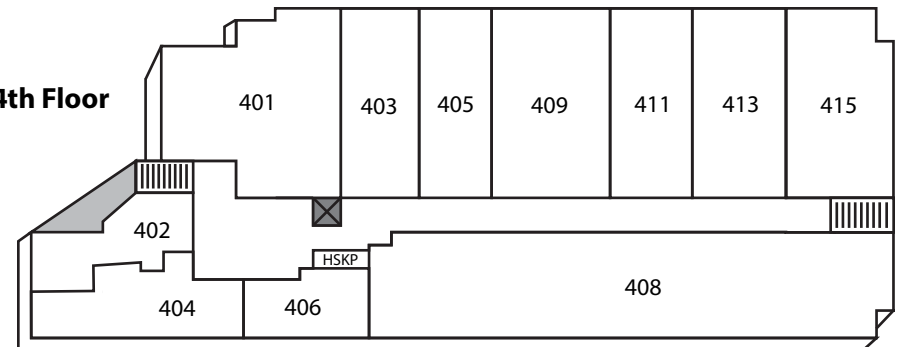

CHATEAU BIG WHITE

5335 BIG WHITE ROAD

*BUILDING QUIET TIMES - 11PM TO 7AM

2nd Floor (Main Floor)

1st Floor

3rd Floor

P2

4th Floor

BIG WHITE ROAD