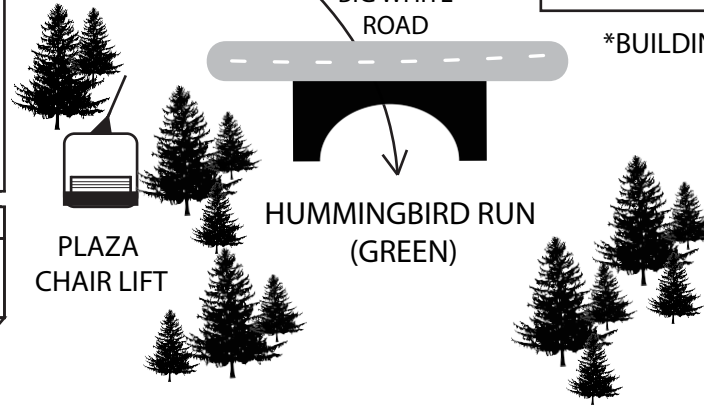

CHATEAU BIG WHITE

5335 BIG WHITE ROAD

*BUILDING QUIET TIMES - 11PM TO 7AM

2nd Floor (Main Floor)

1st Floor

3rd Floor

P2

4th Floor

BIG WHITE ROAD