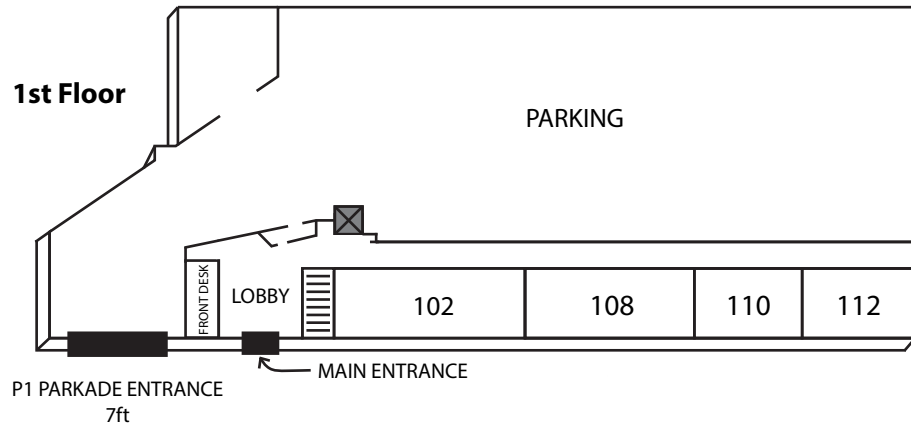

CHATEAU BIG WHITE

5335 BIG WHITE ROAD

*BUILDING QUIET TIMES - 11PM TO 7AM

2nd Floor (Main Floor)

1st Floor

3rd Floor

P2

4th Floor

BIG WHITE ROAD