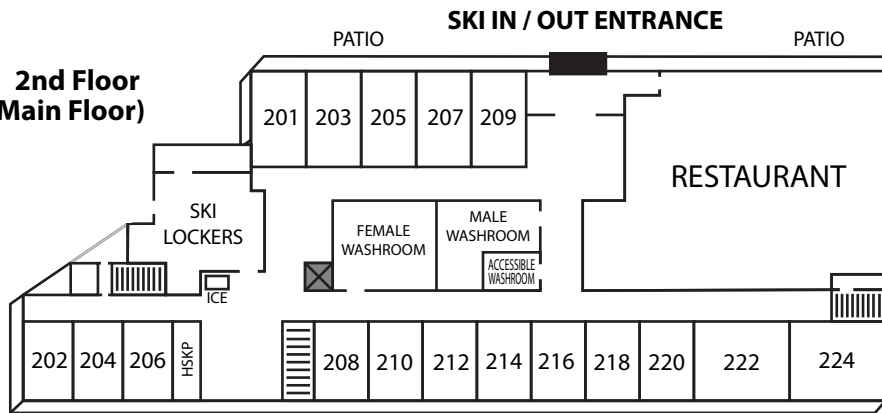

CHATEAU BIG WHITE

5335 BIG WHITE ROAD

*BUILDING QUIET TIMES - 11PM TO 7AM

2nd Floor (Main Floor)

1st Floor

3rd Floor

P2

4th Floor

BIG WHITE ROAD