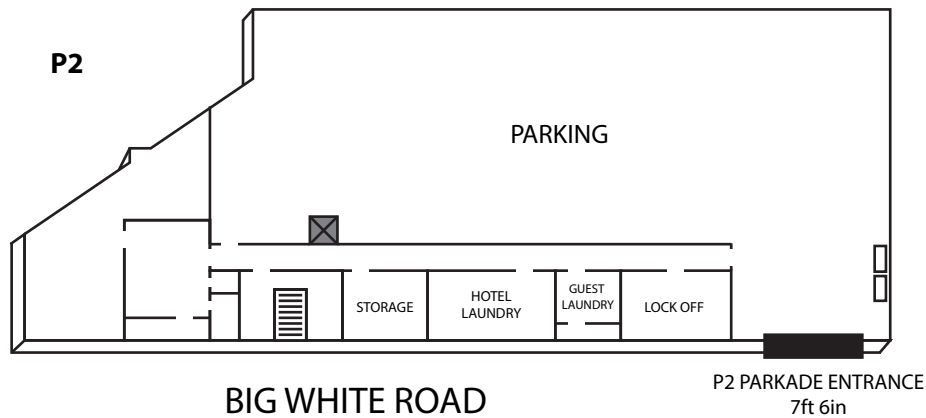

CHATEAU BIG WHITE

5335 BIG WHITE ROAD

*BUILDING QUIET TIMES - 11PM TO 7AM

2nd Floor (Main Floor)

1st Floor

3rd Floor

P2

4th Floor

BIG WHITE ROAD