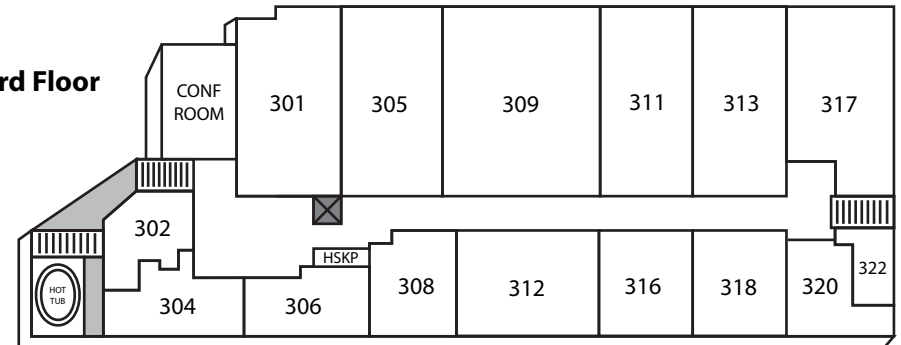

CHATEAU BIG WHITE

5335 BIG WHITE ROAD

*BUILDING QUIET TIMES - 11PM TO 7AM

2nd Floor (Main Floor)

1st Floor

3rd Floor

P2

4th Floor

BIG WHITE ROAD