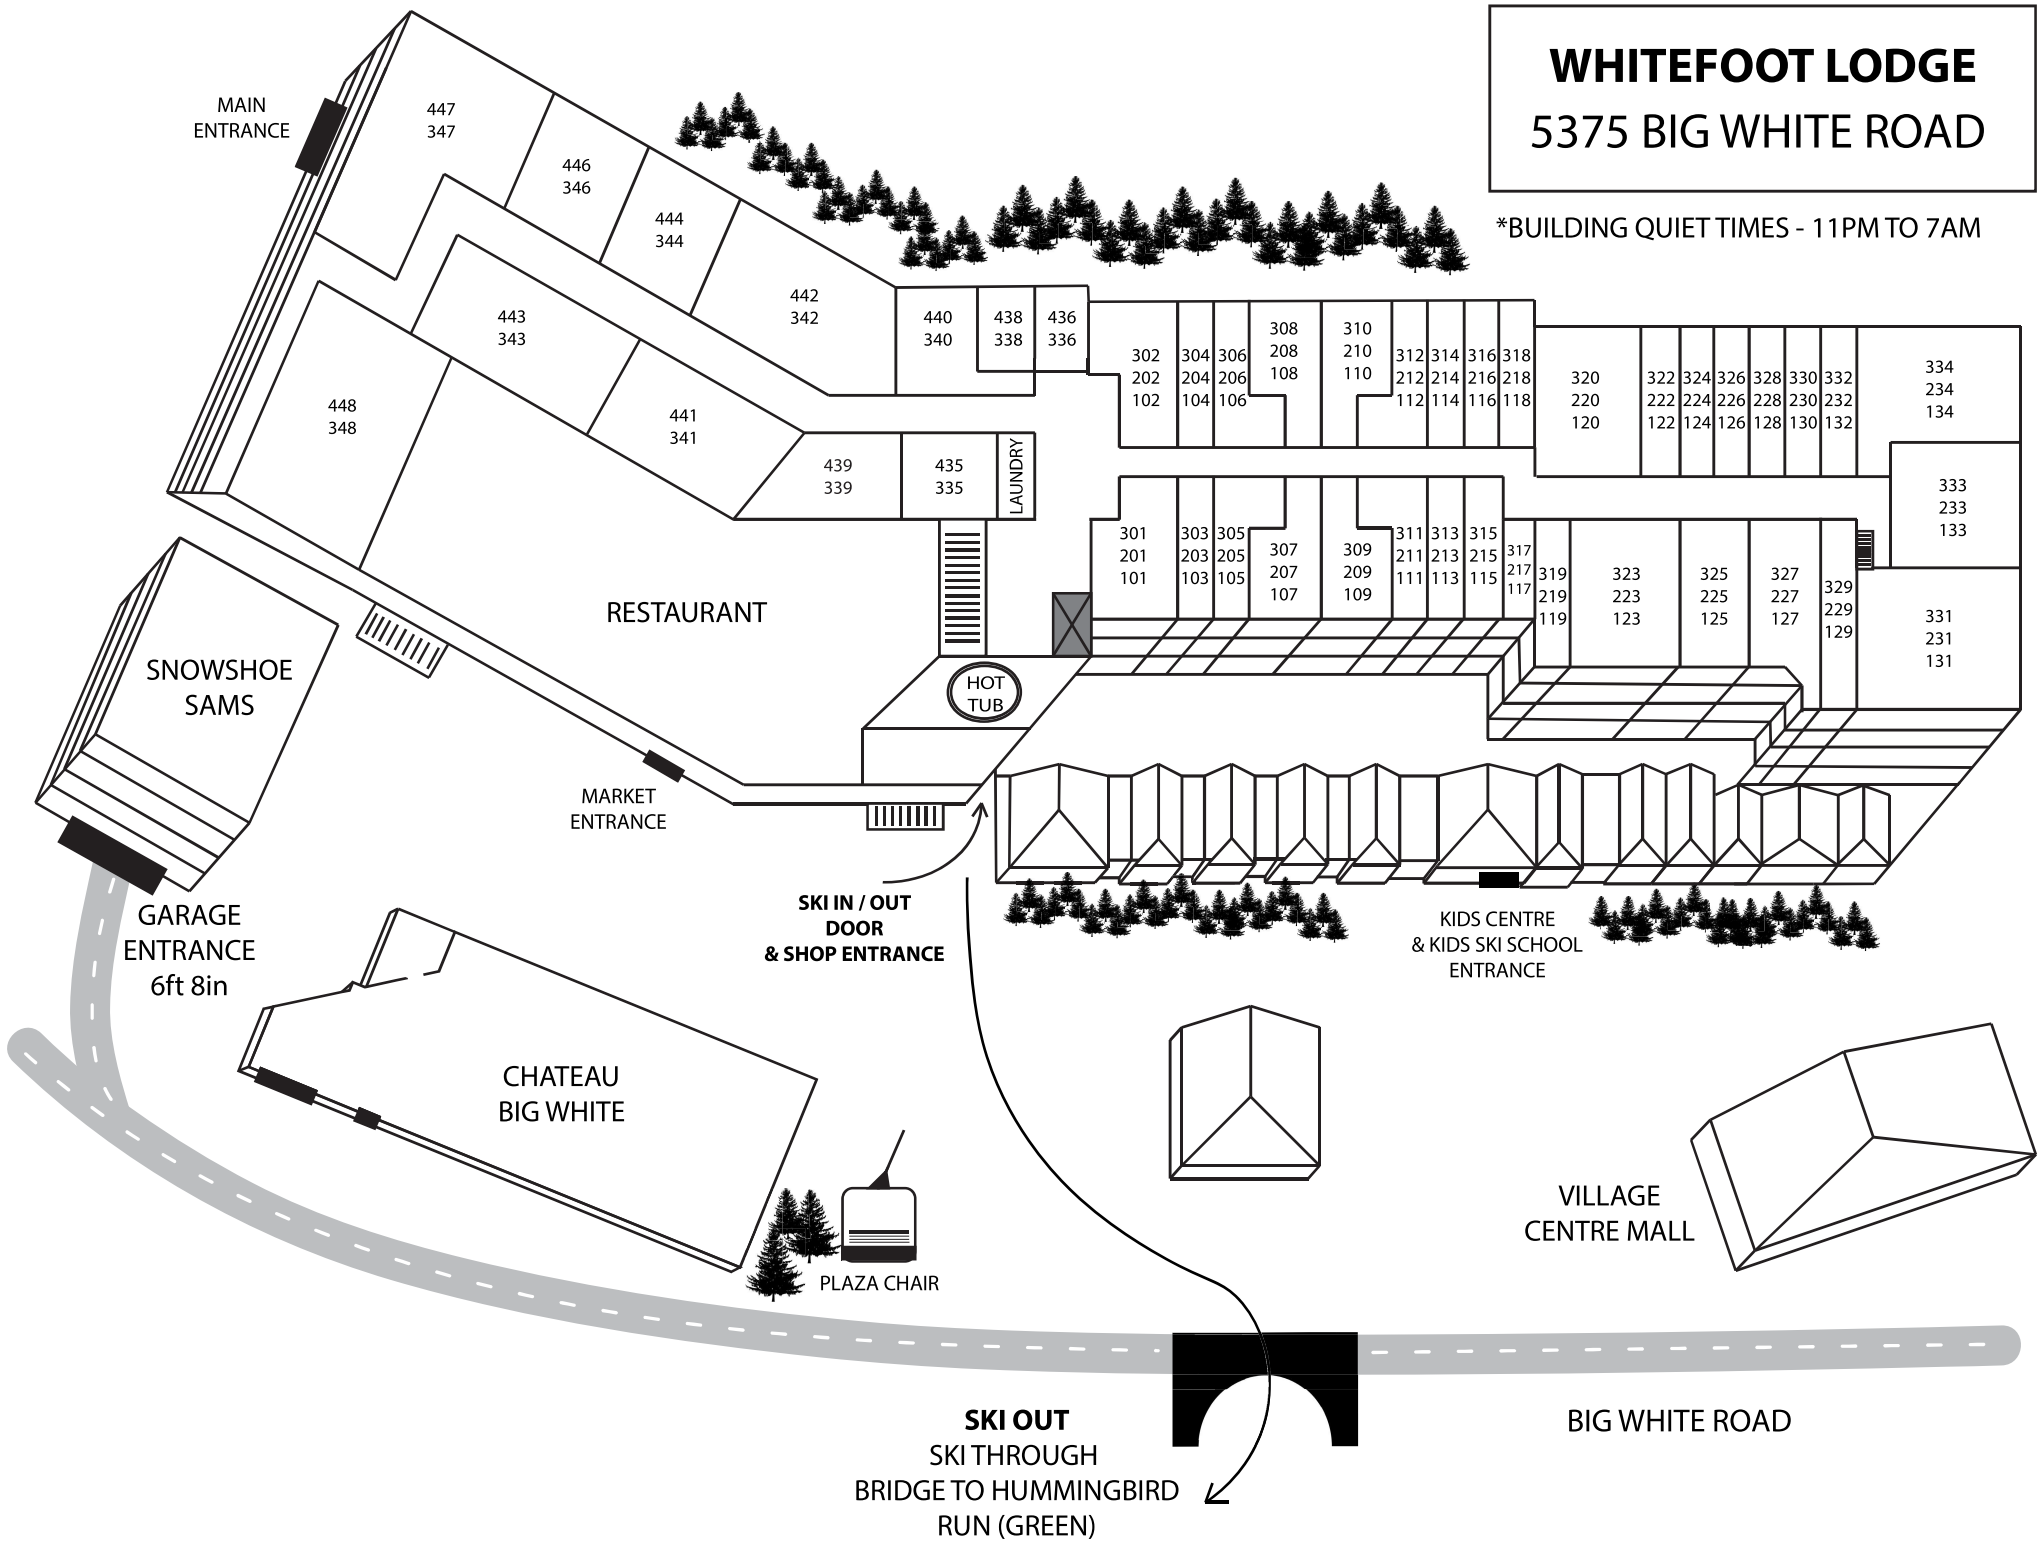

WHITEFOOT LODGE

5375 BIG WHITE ROAD

*BUILDING QUIET TIMES - 11PM TO 7AM

MAIN
ENTRANCE

447
347

446
346

444
344

442
342

440
340

438
338

436
336

302
202
102

304
204
104

306
206
106

308
208
108

310
210
110

312
212
112

314
214
114

316
216
116

318
218
118

320
220
120

322
222
122

324
224
124

326
226
126

328
228
128

330
230
130

332
232
132

334
234
134

448
348

443
343

441
341

439
339

435
335

LAUNDRY

RESTAURANT

HOT
TUB

SNOWSHOE
SAMS

MARKET
ENTRANCE

SKI IN / OUT
DOOR
& SHOP ENTRANCE

KIDS CENTRE
& KIDS SKI SCHOOL
ENTRANCE

GARAGE
ENTRANCE
6ft 8in

CHATEAU
BIG WHITE

PLAZA CHAIR

VILLAGE
CENTRE MALL

SKI OUT
SKI THROUGH
BRIDGE TO HUMMINGBIRD
RUN (GREEN)

BIG WHITE ROAD