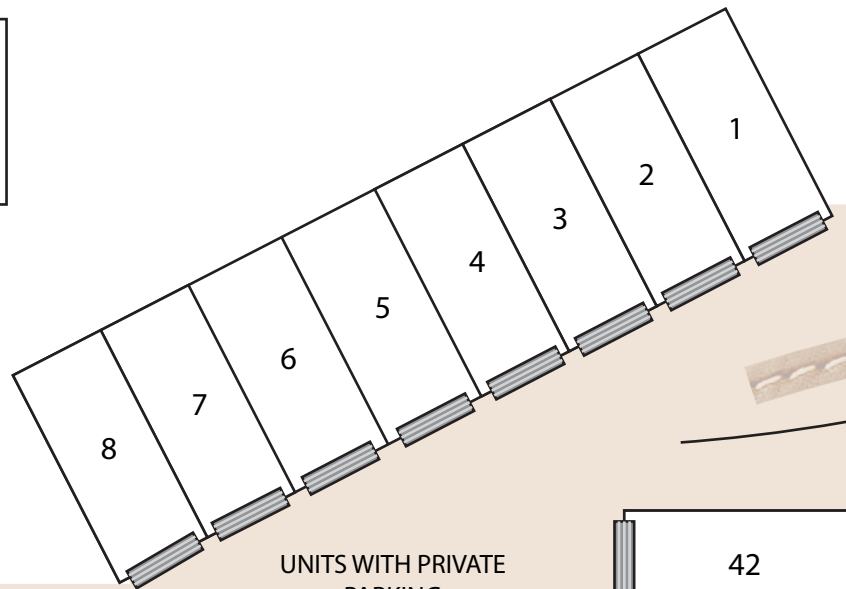

TRAPPERS CROSSING

5350 BIG WHITE ROAD

*BUILDING QUIET TIMES - 11PM TO 7AM

UNITS WITH PRIVATE PARKING
Max Height 7ft 9in

GARAGE WALK-IN DOORS

GARAGE ENTRANCE
Max Height 7ft 9in

BIG WHITE ROAD

SKI TO / FROM
CROSS BIG WHITE ROAD
TO HUMMINGBIRD RUN
(GREEN)

KETTLE VIEW ROAD