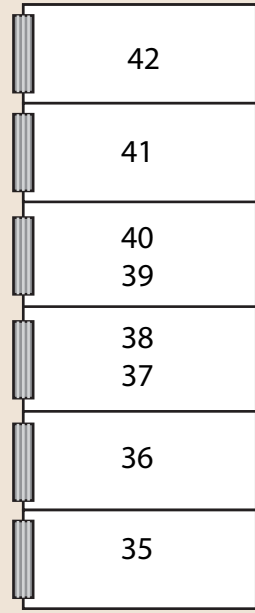

TRAPPERS CROSSING

5350 BIG WHITE ROAD

*BUILDING QUIET TIMES - 11PM TO 7AM

UNITS WITH PRIVATE PARKING
Max Height 7ft 9in

GARAGE WALK-IN DOORS

GARAGE ENTRANCE
Max Height 7ft 9in

BIG WHITE ROAD

SKI TO / FROM
CROSS BIG WHITE ROAD
TO HUMMINGBIRD RUN
(GREEN)

KETTLE VIEW ROAD