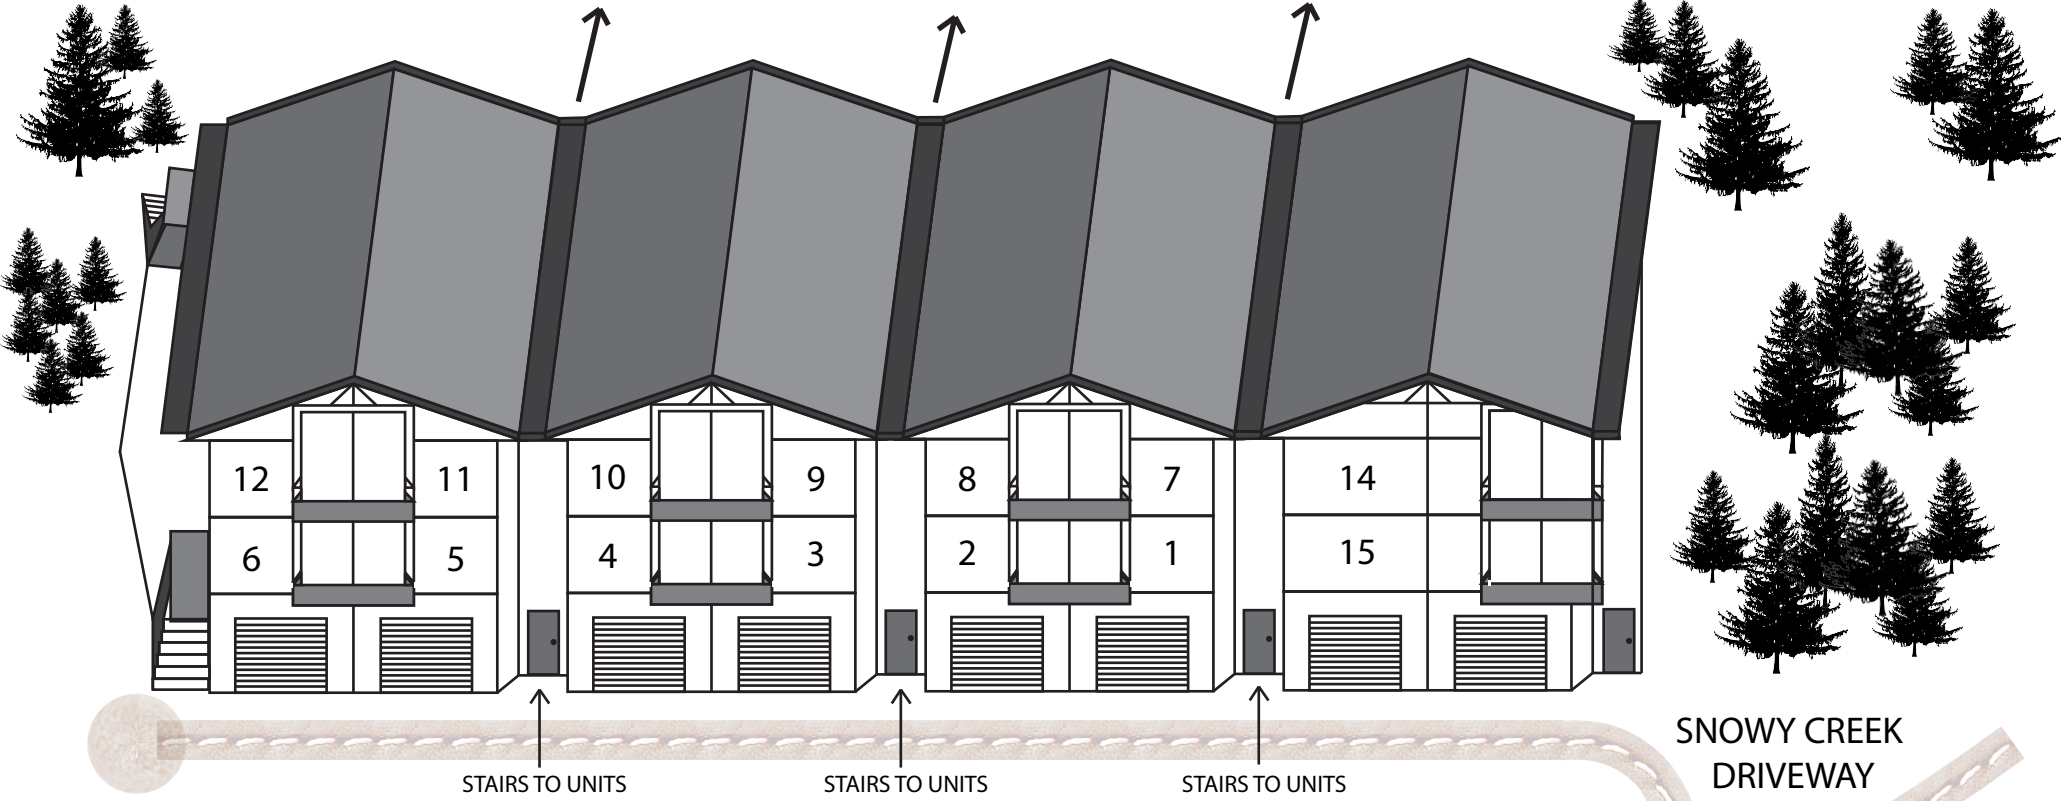

SNOWY CREEK
205 RAVEN RIDGE ROAD

*BUILDING QUIET TIMES - 11PM TO 7AM

BULLET CHAIR LIFT

BIG WHITE ROAD

SKI TO / FROM
CROSS BIG WHITE ROAD TO ACCESS BULLET CHAIR

*GARAGES MAX HEIGHT 7ft 6in

RAVEN RIDGE ROAD