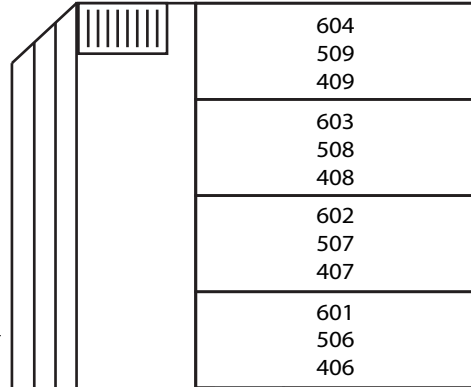

**THE EAGLES**  
105 KETTLE VIEW ROAD

\*BUILDING QUIET TIMES - 11PM TO 7AM

BIG WHITE ROAD

**SKI IN / OUT**  
Hummingbird Run (Green)

SKI LOCKER ENTRANCE LEVEL 3

\*LOCATED ON LEVEL 1

GARAGE ENTRANCE  
Max Height 7ft 2in

MAIN ENTRANCE

KETTLE VIEW ROAD