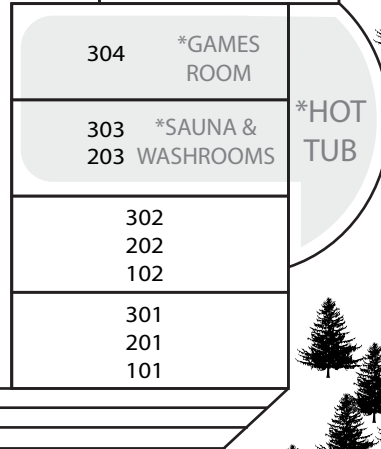

**THE EAGLES**  
105 KETTLE VIEW ROAD

\*BUILDING QUIET TIMES - 11PM TO 7AM

BIG WHITE ROAD

**SKI IN / OUT**  
Hummingbird Run (Green)

SKI LOCKER ENTRANCE LEVEL 3

\*LOCATED ON LEVEL 1

GARAGE ENTRANCE  
Max Height 7ft 2in

MAIN ENTRANCE

KETTLE VIEW ROAD