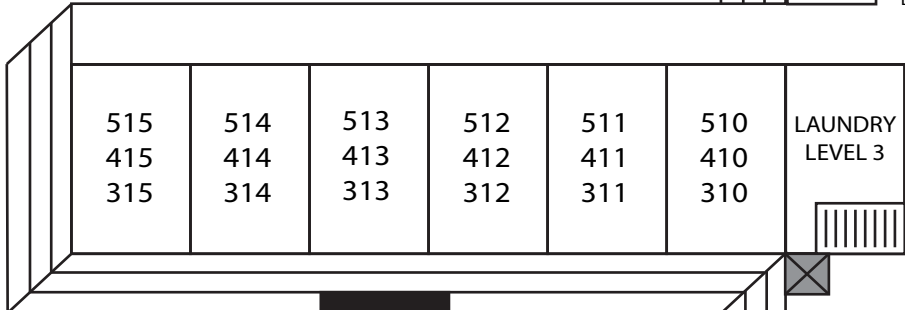

**THE EAGLES**  
105 KETTLE VIEW ROAD

\*BUILDING QUIET TIMES - 11PM TO 7AM

BIG WHITE ROAD

**SKI IN / OUT**  
Hummingbird Run (Green)

SKI LOCKER ENTRANCE LEVEL 3

\*LOCATED ON LEVEL 1

GARAGE ENTRANCE  
Max Height 7ft 2in

MAIN ENTRANCE

KETTLE VIEW ROAD