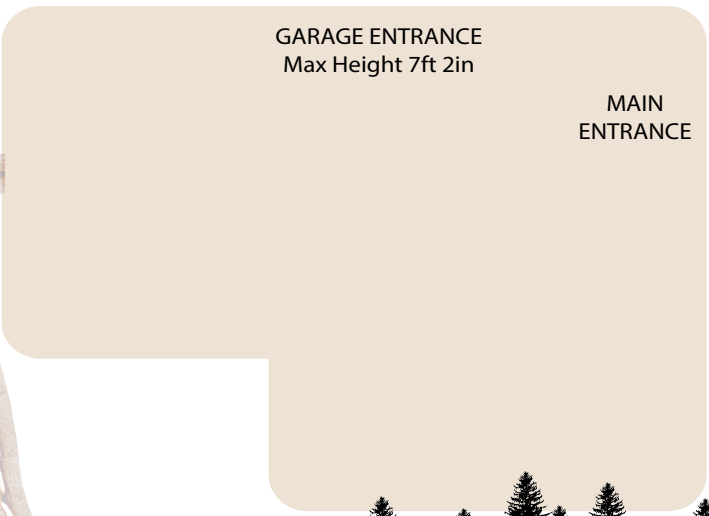

**THE EAGLES**  
105 KETTLE VIEW ROAD

\*BUILDING QUIET TIMES - 11PM TO 7AM

BIG WHITE ROAD

**SKI IN / OUT**  
Hummingbird Run (Green)

SKI LOCKER ENTRANCE LEVEL 3

\*LOCATED ON LEVEL 1

GARAGE ENTRANCE  
Max Height 7ft 2in

MAIN ENTRANCE

KETTLE VIEW ROAD