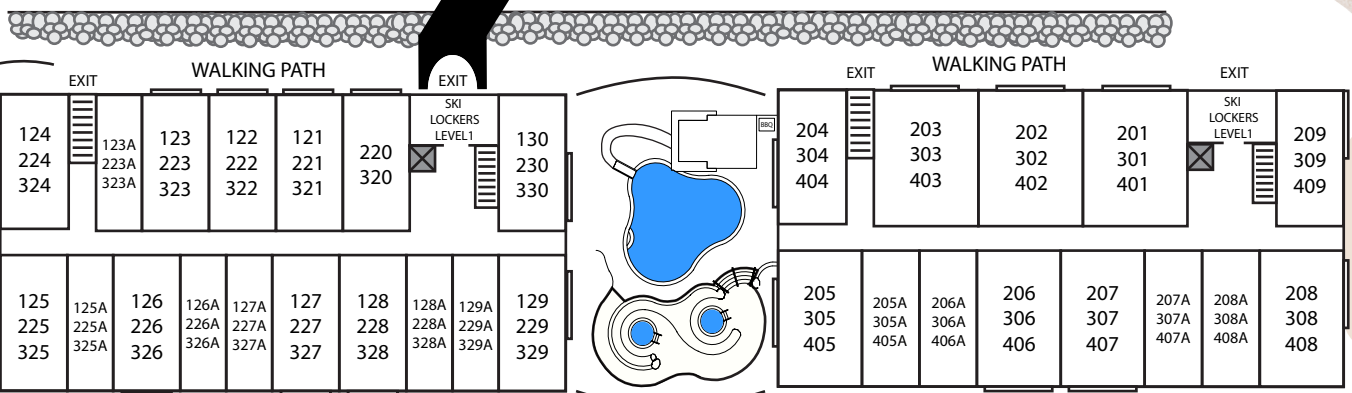

Ski In
Sundance Run
(Green)

Ski In
Shortcut Run
(Green)

Ski Out
to Bullet
Chair

FEATHERTOP WAY

SUNDANCE RESORT
255 FEATHERTOP WAY

*BUILDING QUIET TIMES - 11PM TO 7AM

WALKING PATH

BIG WHITE ROAD