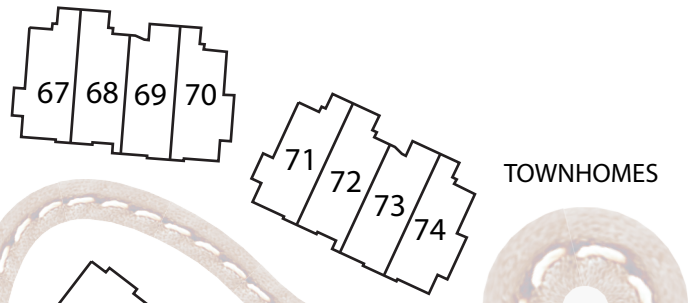

Ski In
Sundance Run
(Green)

Ski In
Shortcut Run
(Green)

Ski Out
to Bullet
Chair

FEATHERTOP WAY

SUNDANCE RESORT
255 FEATHERTOP WAY

*BUILDING QUIET TIMES - 11PM TO 7AM

WALKING PATH

BIG WHITE ROAD