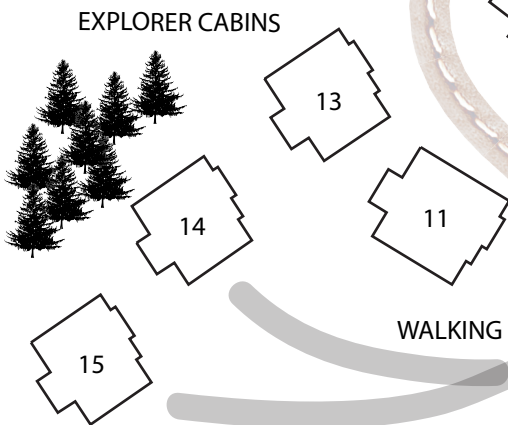

Ski In
Sundance Run
(Green)

Ski In
Shortcut Run
(Green)

Ski Out
to Bullet
Chair

FEATHERTOP WAY

SUNDANCE RESORT
255 FEATHERTOP WAY

*BUILDING QUIET TIMES - 11PM TO 7AM

WALKING PATH

BIG WHITE ROAD