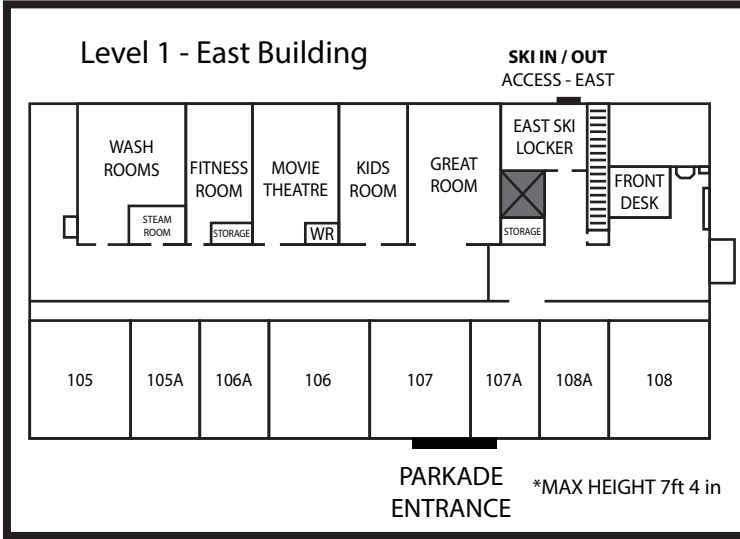

Ski In
Sundance Run
(Green)

Ski In
Shortcut Run
(Green)

Ski Out
to Bullet
Chair

FEATHERTOP WAY

SUNDANCE RESORT
255 FEATHERTOP WAY

*BUILDING QUIET TIMES - 11PM TO 7AM

WALKING PATH

BIG WHITE ROAD