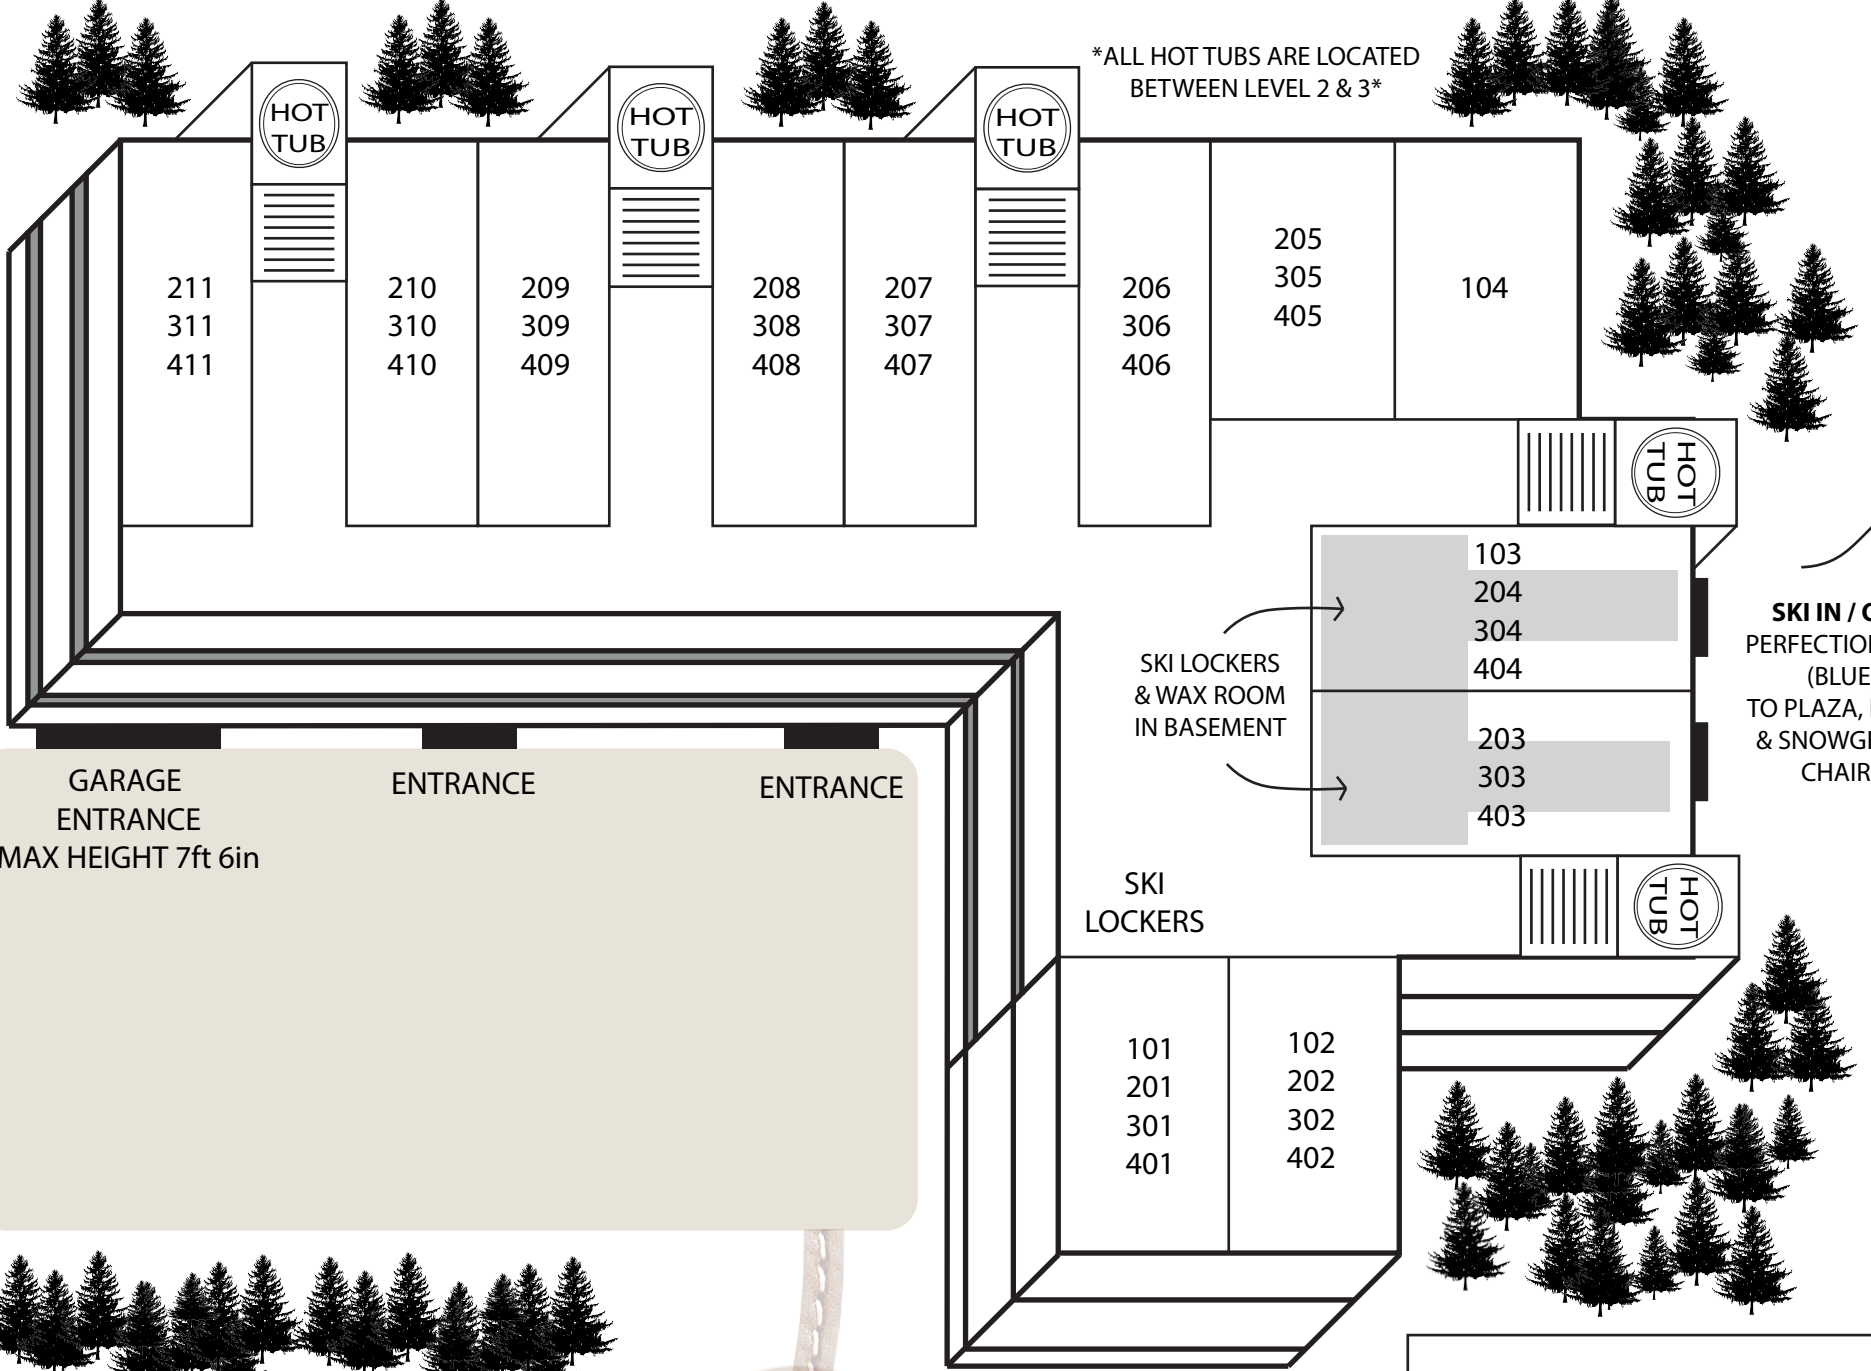

ALL HOT TUBS ARE LOCATED BETWEEN LEVEL 2 & 3

211
311
411

HOT TUB

210
310
410

209
309
409

HOT TUB

208
308
408

207
307
407

HOT TUB

206
306
406

205
305
405

104

HOT TUB

103
204
304
404

SKI LOCKERS & WAX ROOM IN BASEMENT

203
303
403

SKI IN / OUT PERFECTION RUN (BLUE) TO PLAZA, RIDGE & SNOWGHOST CHAIRS

SKI LOCKERS

HOT TUB

101
201
301
401

102
202
302
402

GARAGE ENTRANCE
ENTRANCE ENTRANCE
MAX HEIGHT 7ft 6in

CHATEAU ON THE RIDGE
225 KETTLE VIEW ROAD

*BUILDING QUIET TIMES - 11PM TO 7AM

KETTLE VIEW ROAD