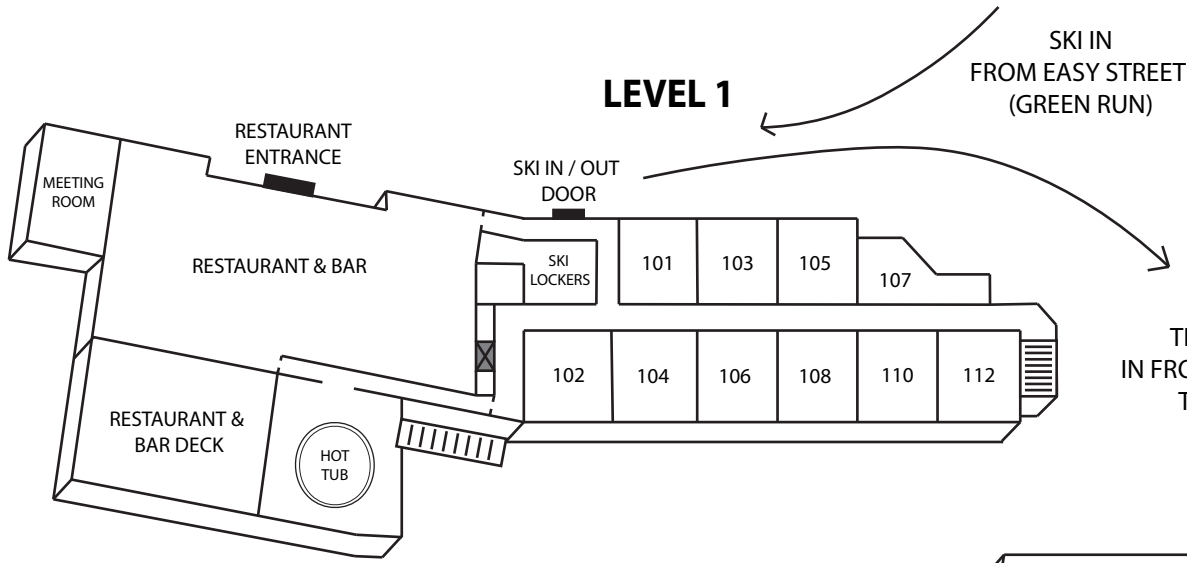

WHITE CRYSTAL INN

5275 BIG WHITE ROAD

*BUILDING QUIET TIMES - 11PM TO 7AM

SKI OUT THROUGH VILLAGE IN FRONT ON STONEBRIDGE TO BULLET CHAIR

LOBBY / PARKADE