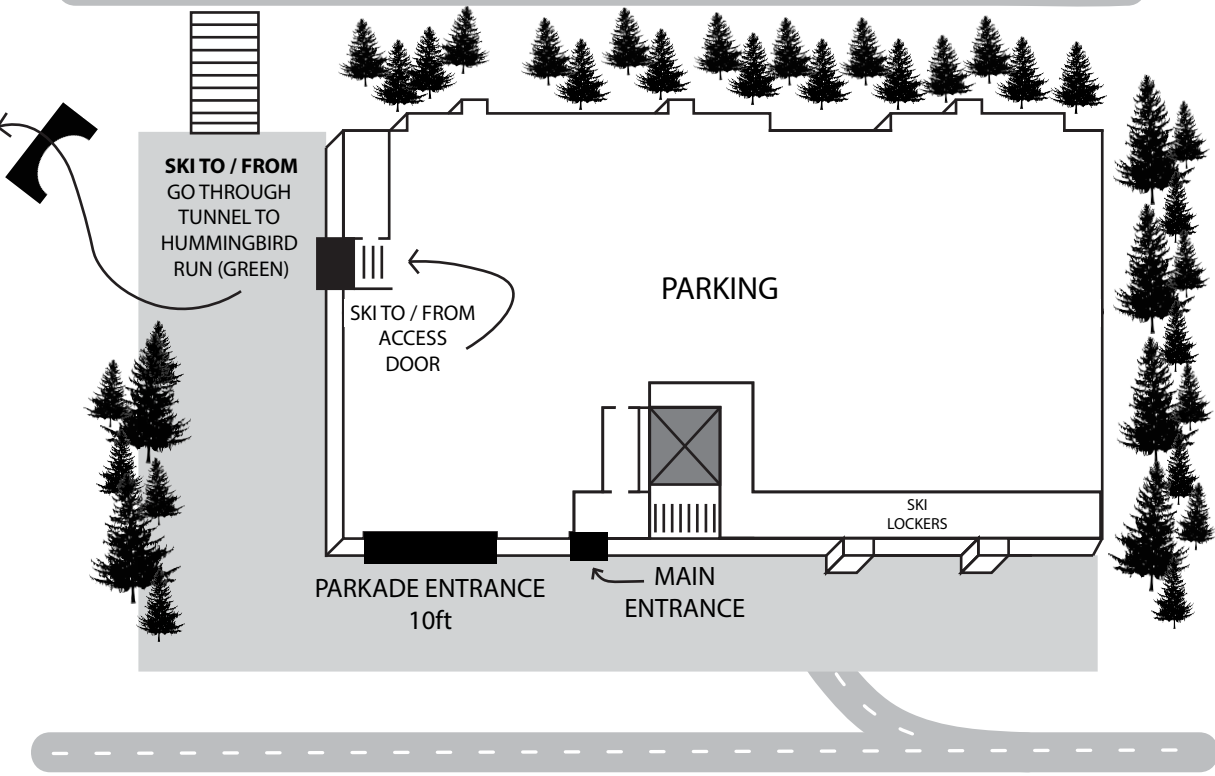

GRIZZLY LODGE
 295 RAVEN RIDGE ROAD

*BUILDING QUIET TIMES - 9.30PM TO 7AM

LEVEL 1

BIG WHITE ROAD

LEVEL 2

LEVEL 3

RAVEN RIDGE ROAD