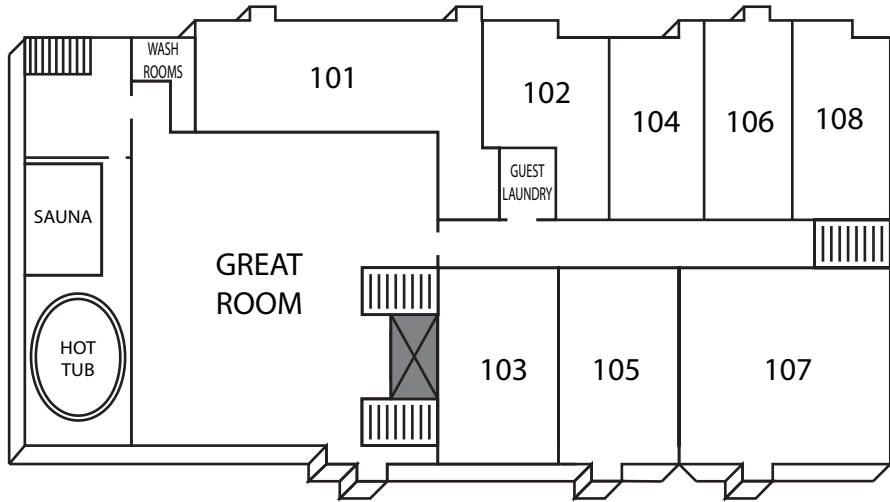

GRIZZLY LODGE
 295 RAVEN RIDGE ROAD

*BUILDING QUIET TIMES - 9.30PM TO 7AM

LEVEL 1

BIG WHITE ROAD

LEVEL 2

LEVEL 3

RAVEN RIDGE ROAD