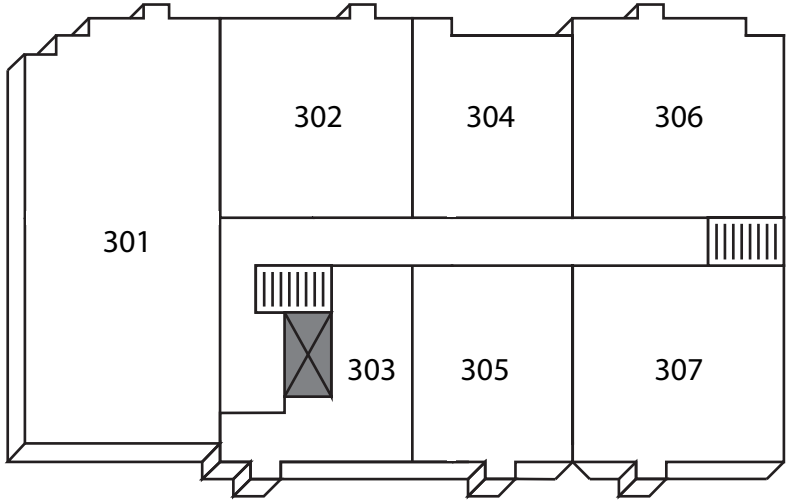

GRIZZLY LODGE
 295 RAVEN RIDGE ROAD

*BUILDING QUIET TIMES - 9.30PM TO 7AM

LEVEL 1

BIG WHITE ROAD

LEVEL 2

LEVEL 3

RAVEN RIDGE ROAD