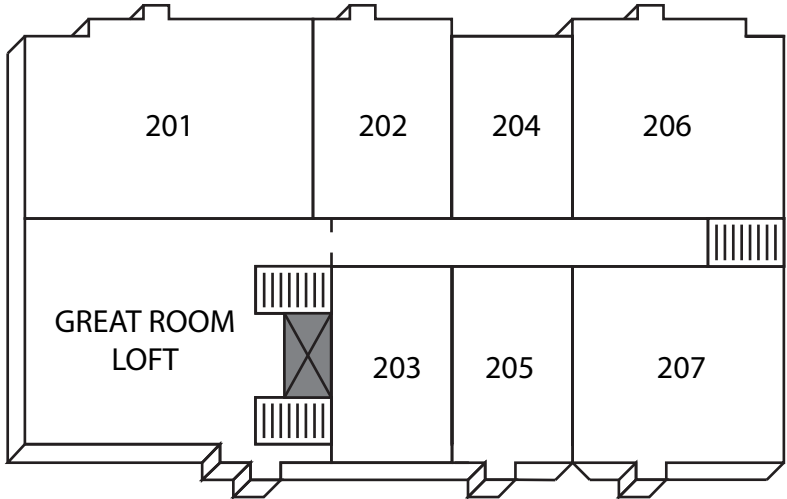

GRIZZLY LODGE
 295 RAVEN RIDGE ROAD

*BUILDING QUIET TIMES - 9.30PM TO 7AM

LEVEL 1

BIG WHITE ROAD

LEVEL 2

LEVEL 3

RAVEN RIDGE ROAD