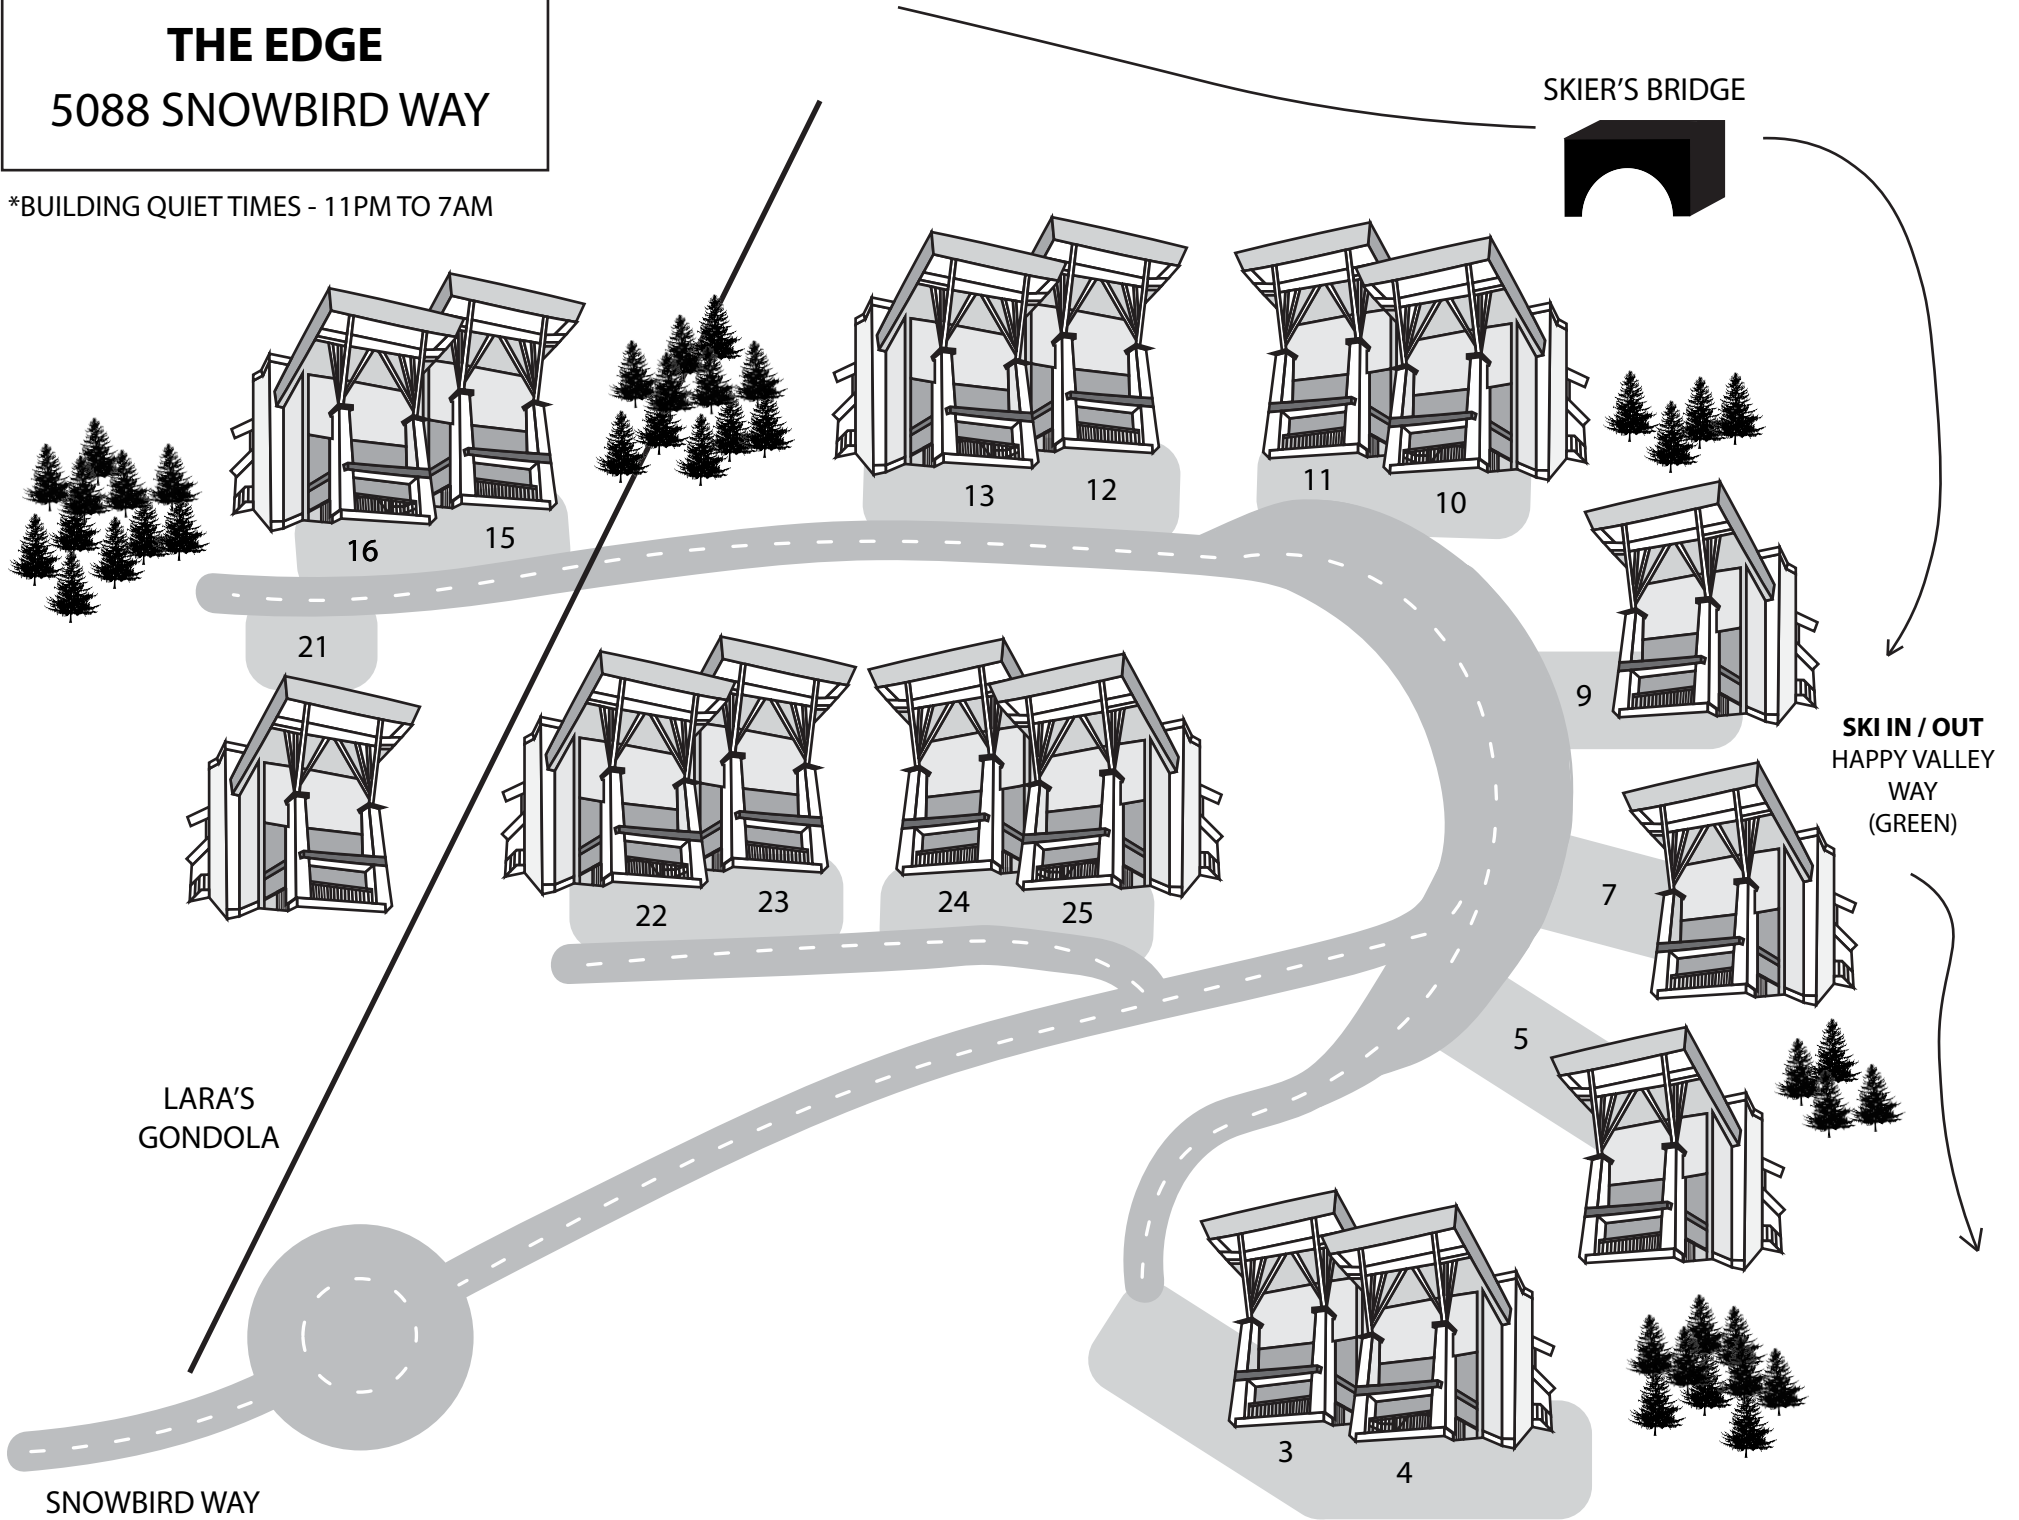

THE EDGE 5088 SNOWBIRD WAY

*BUILDING QUIET TIMES - 11PM TO 7AM

SKIER'S BRIDGE

SKI IN / OUT
HAPPY VALLEY
WAY
(GREEN)

LARA'S
GONDOLA

SNOWBIRD WAY